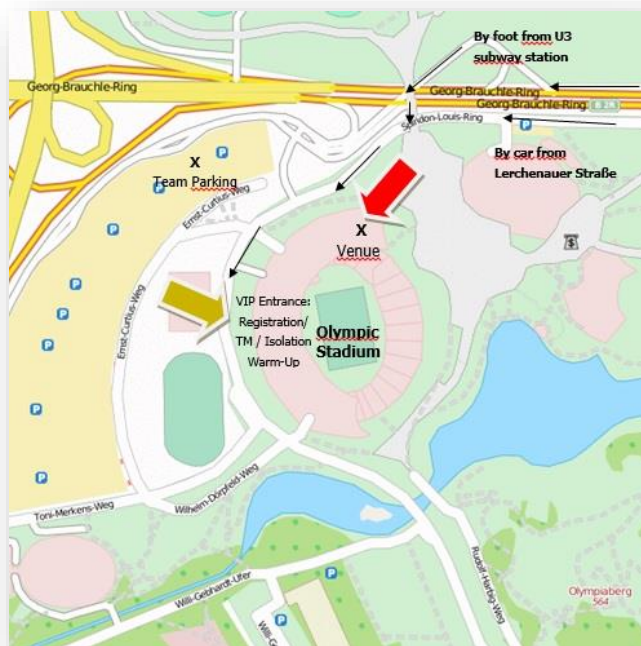

World up
Keep
Climbing

INTERNATIONAL FEDERATION OF **SPORT CLIMBING**
www.ifsc-climbing.org

IFSC CLIMBING WORLD CUP

2018

IFSC OFFICIALS

- IFSC Technical Delegate: Vincent Caussee (FRA)
- IFSC Jury President: Matevz Gradisek (SLO)
- IFSC Judge: Lieven Vlassenrodt (BEL)
- IFSC Chief Route Setter: Jamie Cassidy (GBR)
- IFSC Route Setters: Robert Lux (GER), Mathieu Dutray (FRA)

Event Organiser's Partners:

Landeshauptstadt
München

Edelweiß®
STROM
Energie mit Weitblick

IFSC Partners:

CLIMBING SYSTEMS