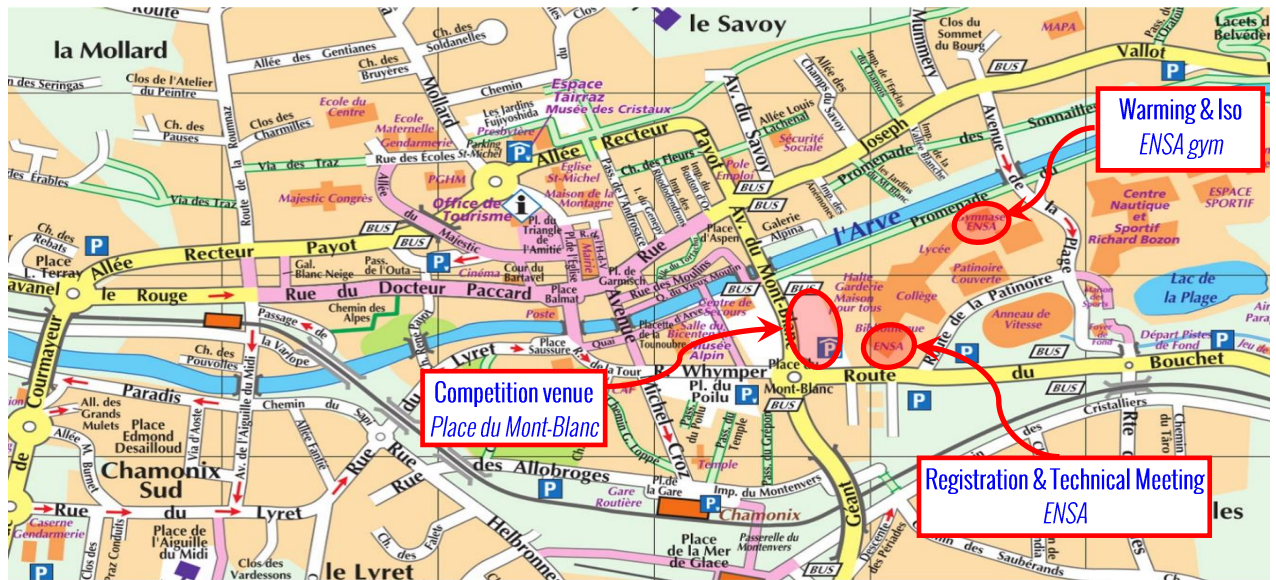

www.ifsc-climbing.org

World up
Keep
Climbing

COMPETITION VENUE

IFSC CLIMBING WORLD CUP

Competition is held outside, downtown of Chamonix. More than 12,000 people attend the finals.

2017

Event Sponsors

04/07/17