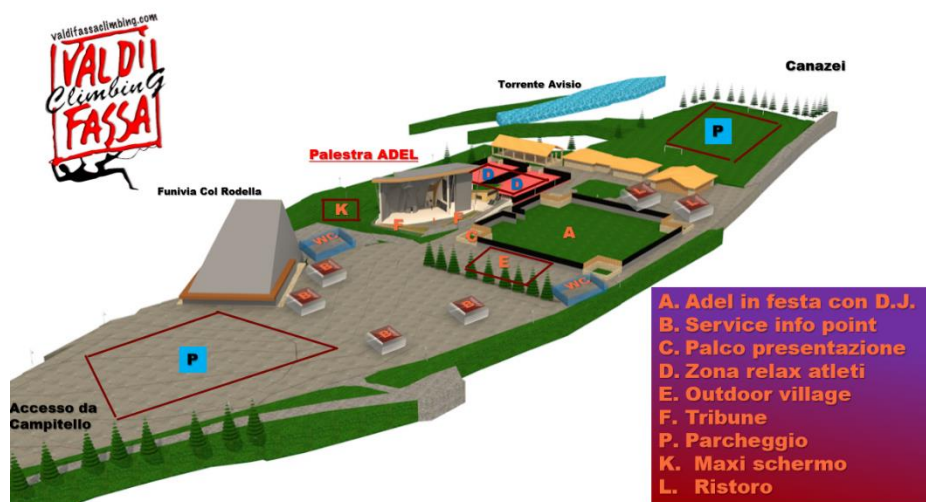

IFSC OFFICIALS

Technical Delegate: Graeme Alderson (GBR)

Chief Routesetter: Adam Pustelnik (POL)

President of Jury: Johannes Altner (GER)

IFSC Judge: Francois Leonardon (FRA)

ROUTESETTERS

Chief: Adam Pustelnik (POL)

Florian Murnig (AUT)

Stefan Scarperi (ITA)

Mario Prinoth (ITA)

HOW TO REACH US:

Nearest **airports:** Bolzano (Km. 40); Verona (Km. 180); Venice (Km.175); Treviso (Km. 160); Milano (Km. 350); Bergamo (Km. 280); Innsbruck (Km. 190); Monaco di Baviera (Km.320).

The nearest **train stations** are Trento, Bolzano and Ora, from which you can take the bus to reach the Fassa Valley. For info or to buy online the ticket, visit the official site www.trenitalia.com

For more detailed information visit the Val di Fassa official web site <http://www.fassa.com/EN/How-to-get-here/>

TRAVEL DETAILS

VISA: If you need invitations for a visa, please contact info@fassaclimbingevents.com

THE VENUE

By climbing wall **ADEL**, località "Ischia" in Campitello di Fassa (TN), ITALY (near Campitello's cable car named Col Rodella – see the map below)

Info about ADEL climbing wall on www.valdifassaclimbing.it